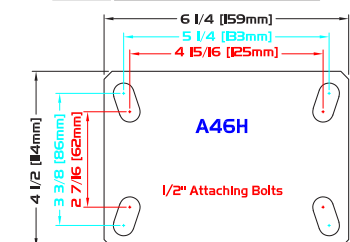

WHEEL

CASTER

PART NUMBER

Diameter	Tread Width	Capacity Lbs.	Dimension "A"	Swivel Radius	Overall Height	Head Type	Standard Top Plate	Swivel	Caster Weight (lbs)
1900 Series - see pages 45-47									
2" Dual Wheel	7/8"	up to 750	7 5/8"	6 3/4"	4 3/8"	Thrust Bearing	A38H	STC-3XS1923-D80Z-WHEEL TYPE	Caster X 3 + 5.00
		up to 750	7 5/8"	6 3/4"	4 7/16"	Twister	A46H	STC-3XS1923-D81Z-WHEEL TYPE	Caster X 3 + 10.00
		up to 750	7 5/8"	6 3/4"	4 23/32"	Typhoon	A52I	STC-3XS1923-D82Z-WHEEL TYPE	Caster X 3 + 14.00
3"	1 1/4"	up to 975	7 5/8"	7 1/16"	5 5/16"	Thrust Bearing	A38H	STC-3XS1933-D80Z-WHEEL TYPE	Caster X 3 + 5.00
		up to 975	7 5/8"	7 1/16"	5 3/8"	Twister	A46H	STC-3XS1933-D81Z-WHEEL TYPE	Caster X 3 + 10.00
		up to 975	7 5/8"	7 1/16"	5 21/32"	Typhoon	A52I	STC-3XS1933-D82Z-WHEEL TYPE	Caster X 3 + 14.00
4"	1 1/4"	up to 975	7 5/8"	7 9/16"	6 3/8"	Thrust Bearing	A38H	STC-3XS1943-D80Z-WHEEL TYPE	Caster X 3 + 5.00
		up to 975	7 5/8"	7 9/16"	6 7/16"	Twister	A46H	STC-3XS1943-D81Z-WHEEL TYPE	Caster X 3 + 10.00
		up to 975	7 5/8"	7 9/16"	6 23/32"	Typhoon	A52I	STC-3XS1943-D82Z-WHEEL TYPE	Caster X 3 + 14.00
5"	1 1/4"	up to 975	7 5/8"	8"	7 1/4"	Thrust Bearing	A38H	STC-3XS1953-D80Z-WHEEL TYPE	Caster X 3 + 5.00
		up to 975	7 5/8"	8"	7 5/16"	Twister	A46H	STC-3XS1953-D81Z-WHEEL TYPE	Caster X 3 + 10.00
		up to 975	7 5/8"	8"	7 19/32"	Typhoon	A52I	STC-3XS1953-D82Z-WHEEL TYPE	Caster X 3 + 14.00

PLATE DIAGRAMS

PLATE DIAGRAMS

THEATRICAL TRYKE™
SERIES PLATES