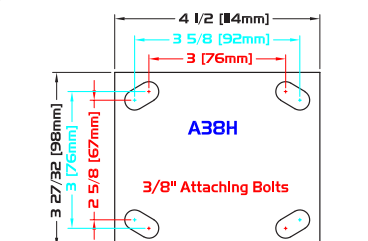

WHEEL

CASTER

PART NUMBER

Diameter	Tread Width	Capacity Lbs.	Dimension "A"	Swivel Radius	Overall Height	Head Type	Standard Top Plate	Swivel	Caster Weight (lbs)
1900 Series - see pages 45-47									
2" Dual Wheel	7/8"	up to 750	7 5/8"	6 3/4"	4 3/8"	Thrust Bearing	A38H	STC-3XS1923-D80Z-WHEEL TYPE	Caster X 3 + 5.00
		up to 750	7 5/8"	6 3/4"	4 7/16"	Twister	A46H	STC-3XS1923-D81Z-WHEEL TYPE	Caster X 3 + 10.00
		up to 750	7 5/8"	6 3/4"	4 23/32"	Typhoon	A52I	STC-3XS1923-D82Z-WHEEL TYPE	Caster X 3 + 14.00
3"	1 1/4"	up to 975	7 5/8"	7 1/16"	5 5/16"	Thrust Bearing	A38H	STC-3XS1933-D80Z-WHEEL TYPE	Caster X 3 + 5.00
		up to 975	7 5/8"	7 1/16"	5 3/8"	Twister	A46H	STC-3XS1933-D81Z-WHEEL TYPE	Caster X 3 + 10.00
		up to 975	7 5/8"	7 1/16"	5 21/32"	Typhoon	A52I	STC-3XS1933-D82Z-WHEEL TYPE	Caster X 3 + 14.00
4"	1 1/4"	up to 975	7 5/8"	7 9/16"	6 3/8"	Thrust Bearing	A38H	STC-3XS1943-D80Z-WHEEL TYPE	Caster X 3 + 5.00
		up to 975	7 5/8"	7 9/16"	6 7/16"	Twister	A46H	STC-3XS1943-D81Z-WHEEL TYPE	Caster X 3 + 10.00
		up to 975	7 5/8"	7 9/16"	6 23/32"	Typhoon	A52I	STC-3XS1943-D82Z-WHEEL TYPE	Caster X 3 + 14.00
5"	1 1/4"	up to 975	7 5/8"	8"	7 1/4"	Thrust Bearing	A38H	STC-3XS1953-D80Z-WHEEL TYPE	Caster X 3 + 5.00
		up to 975	7 5/8"	8"	7 5/16"	Twister	A46H	STC-3XS1953-D81Z-WHEEL TYPE	Caster X 3 + 10.00
		up to 975	7 5/8"	8"	7 19/32"	Typhoon	A52I	STC-3XS1953-D82Z-WHEEL TYPE	Caster X 3 + 14.00

PLATE DIAGRAMS

PLATE DIAGRAMS

THEATRICAL TRYKE™
SERIES PLATES