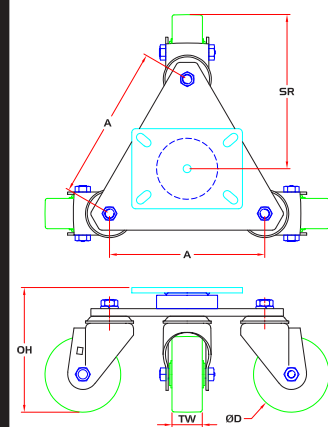

E6500 Series - see pages 75-78

4"	2"	up to 2,000	8 5/8"	8 3/4"	7 3/16"	Twister	A46H	STC-3XS6543-D86Z-WHEEL TYPE	Caster X 3 + 12.00
		up to 3,500	8 5/8"	8 3/4"	7 15/32"	Typhoon	A52I	STC-3XS6543-D87Z-WHEEL TYPE	Caster X 3 + 16.80
5"	2"	up to 2,000	10 3/16"	10 5/16"	8 1/16"	Twister	A46H	STC-3XS6553-D84Z-WHEEL TYPE	Caster X 3 + 14.00
		up to 3,500	10 3/16"	10 5/16"	8 11/32"	Typhoon	A52I	STC-3XS6553-D85Z-WHEEL TYPE	Caster X 3 + 20.00
6"	2"	up to 2,000	13"	12 1/2"	9 1/16"	Twister	A46H	STC-3XS6563-D88Z-WHEEL TYPE	Caster X 3 + 18.50
		up to 3,500	13"	12 1/2"	9 11/32"	Typhoon	A52I	STC-3XS6563-D89Z-WHEEL TYPE	Caster X 3 + 26.00
8"	2"	up to 2,000	13"	13 1/2"	11 1/16"	Twister	A46H	STC-3XS6583-D88Z-WHEEL TYPE	Caster X 3 + 18.75
		up to 3,500	13"	13 1/2"	11 11/32"	Typhoon	A52I	STC-3XS6583-D89Z-WHEEL TYPE	Caster X 3 + 26.00

PLATE DIAGRAMS

PLATE DIAGRAMS

THEATRICAL TRYKE™
SERIES PLATES