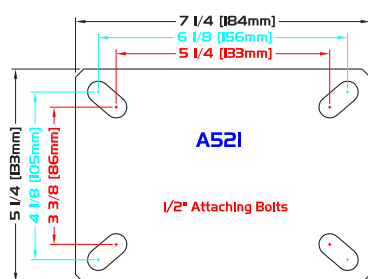

WHEEL

CASTER

PART NUMBER

Diameter	Tread Width	Capacity Lbs.	Dimension "A"	Swivel Radius	Overall Height	Head Type	Standard Top Plate	Swivel	Caster Weight (lbs)
1900 Series - see pages 45-47									
2" Dual Wheel	7/8"	up to 750	7 5/8"	6 3/4"	4 3/8"	Thrust Bearing	A38H	STC-3XS1923-D80Z-WHEEL TYPE	Caster X 3 + 5.00
		up to 750	7 5/8"	6 3/4"	4 7/16"	Twister	A46H	STC-3XS1923-D81Z-WHEEL TYPE	Caster X 3 + 10.00
		up to 750	7 5/8"	6 3/4"	4 23/32"	Typhoon	A52I	STC-3XS1923-D82Z-WHEEL TYPE	Caster X 3 + 14.00
3"	1 1/4"	up to 975	7 5/8"	7 1/16"	5 5/16"	Thrust Bearing	A38H	STC-3XS1933-D80Z-WHEEL TYPE	Caster X 3 + 5.00
		up to 975	7 5/8"	7 1/16"	5 3/8"	Twister	A46H	STC-3XS1933-D81Z-WHEEL TYPE	Caster X 3 + 10.00
		up to 975	7 5/8"	7 1/16"	5 21/32"	Typhoon	A52I	STC-3XS1933-D82Z-WHEEL TYPE	Caster X 3 + 14.00
4"	1 1/4"	up to 975	7 5/8"	7 9/16"	6 3/8"	Thrust Bearing	A38H	STC-3XS1943-D80Z-WHEEL TYPE	Caster X 3 + 5.00
		up to 975	7 5/8"	7 9/16"	6 7/16"	Twister	A46H	STC-3XS1943-D81Z-WHEEL TYPE	Caster X 3 + 10.00
		up to 975	7 5/8"	7 9/16"	6 23/32"	Typhoon	A52I	STC-3XS1943-D82Z-WHEEL TYPE	Caster X 3 + 14.00
5"	1 1/4"	up to 975	7 5/8"	8"	7 1/4"	Thrust Bearing	A38H	STC-3XS1953-D80Z-WHEEL TYPE	Caster X 3 + 5.00
		up to 975	7 5/8"	8"	7 5/16"	Twister	A46H	STC-3XS1953-D81Z-WHEEL TYPE	Caster X 3 + 10.00
		up to 975	7 5/8"	8"	7 19/32"	Typhoon	A52I	STC-3XS1953-D82Z-WHEEL TYPE	Caster X 3 + 14.00

PLATE DIAGRAMS

PLATE DIAGRAMS

THEATRICAL TRYKE™
SERIES PLATES